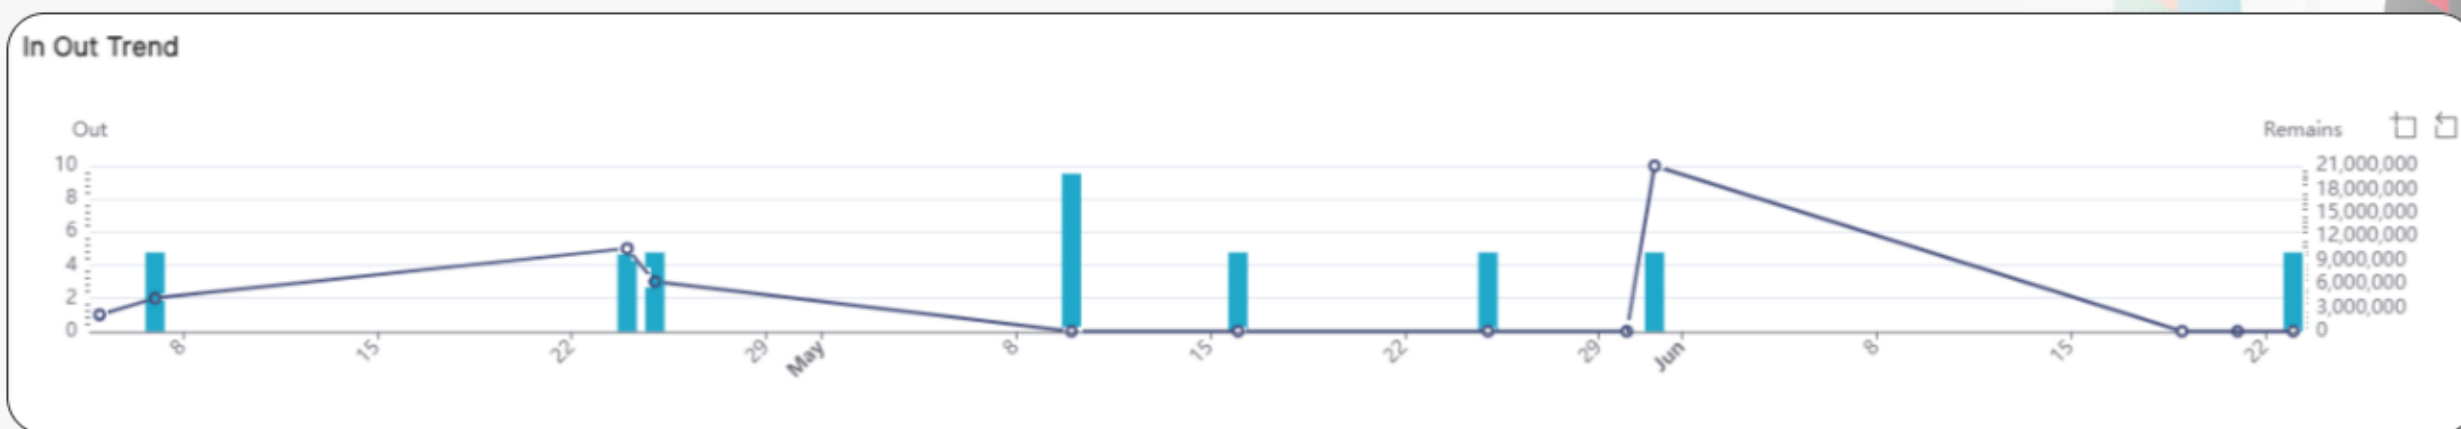

4 インバウンド/アウトバウンドの統計

The dashboard includes several key metrics and charts:

- **Warehouse-Out Fulfillment:** A pie chart showing the distribution of fulfillment methods.
- **Last Mile Courier:** A pie chart showing the distribution of courier services.
- **Daily Sales Price:** A bar chart showing daily sales performance.